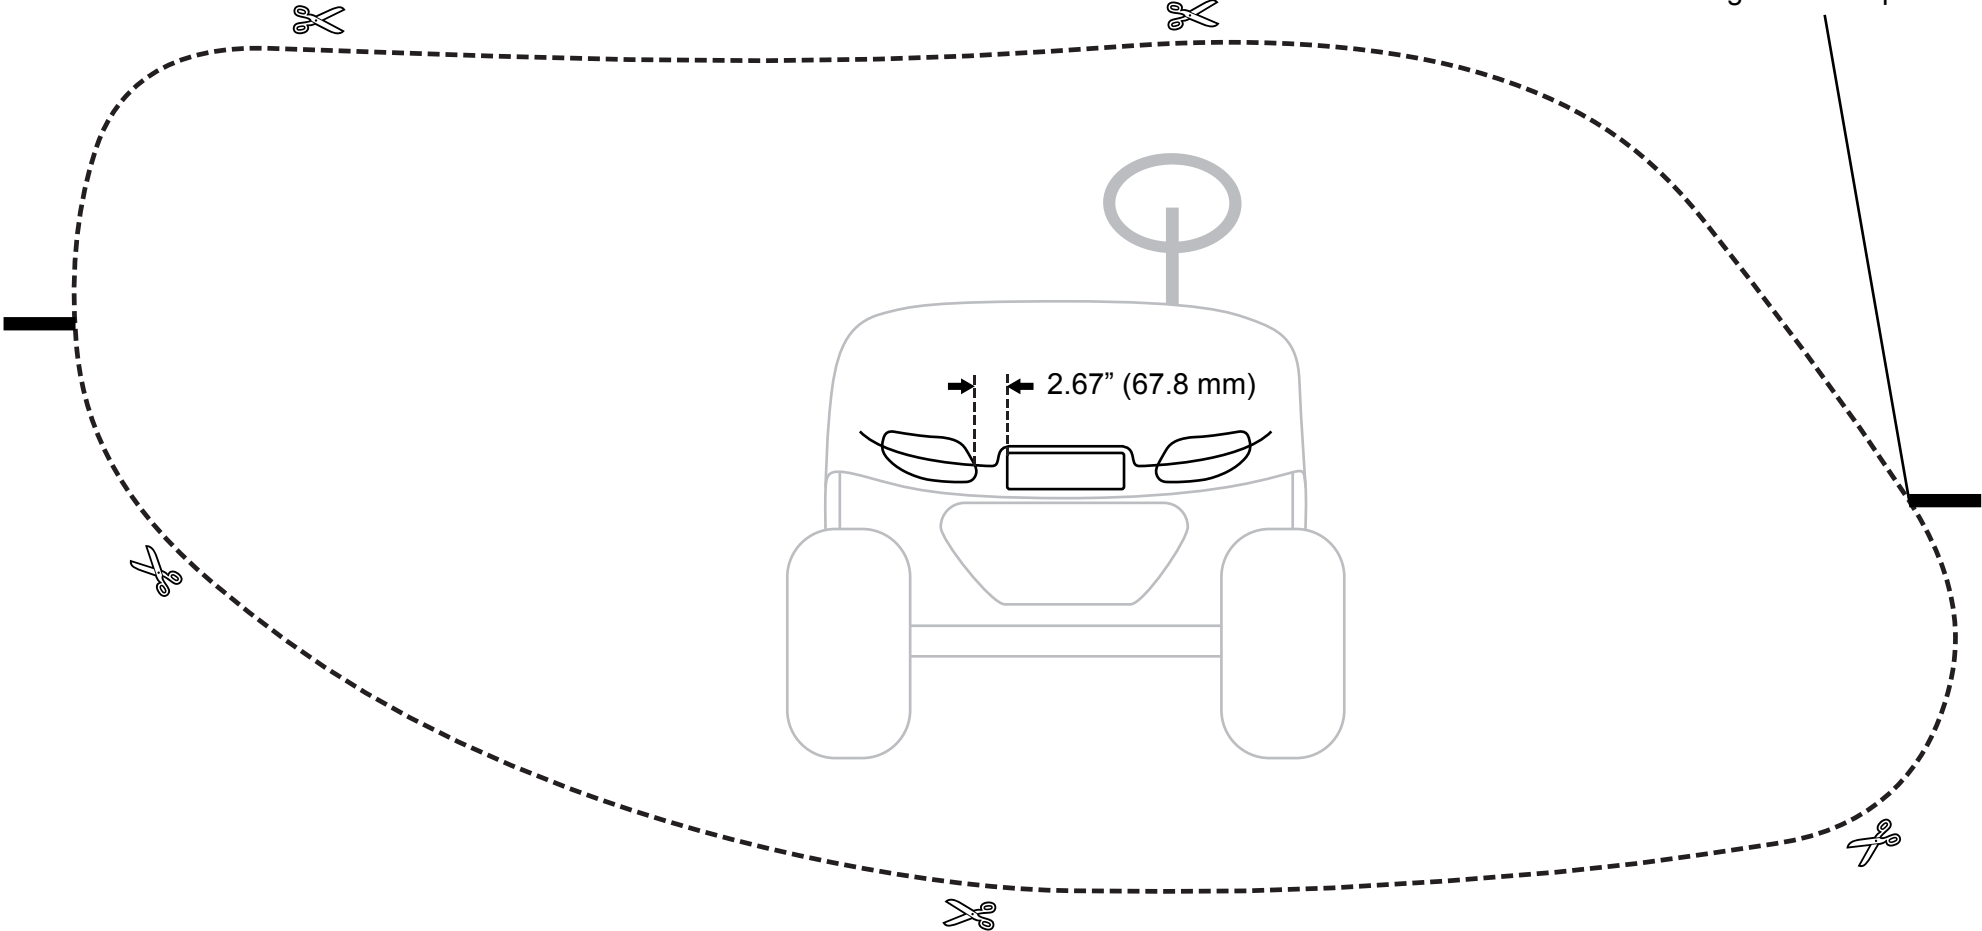

# E-Z-GO 2014 TXT FACTORY HEADLIGHT TEMPLATE

PASSENGER SIDE SHOWN  
DRIVER OPPOSITE

2.67" (67.8 mm)  
from intersection of  
body line and cut line  
to edge of name plate

**—** ALIGN WITH BODY LINE  
(2) PLACES

**- - -** CUT FRONT COWL  
ON THIS LINE FOR  
HEADLIGHT CUT-OUT  
DO NOT CUT OUTSIDE OF  
DOTTED LINE

**PRINTING INFORMATION**

Paper Size: 8.5"x11"  
DO NOT SCALE  
If scale is correct, square  
should print to 1"x1".